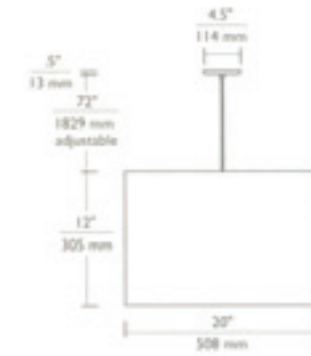

10' x 13' Wool rough

Chocolate Bench from Davis

Wall colors

Red & Chocolate Pendant Lights, Lexington

Optional "Spirit" wall sconce

LBL's Fusion Jack System / monorail adapters and multipoint Canopies

Edge table lamp